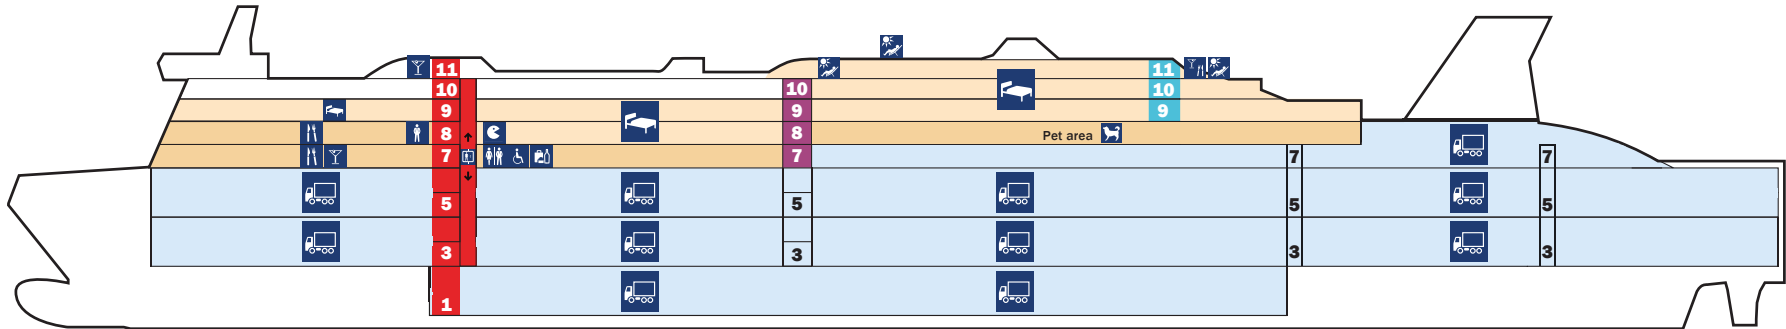

Port

Starboard

Deck 7

Välkommen ombord! Willkommen an Bord! Welcome on board!

Stena Scandinavica Deck Plan

- Information
- Toilets
- Passenger Walkway
- Cabins
- Bordershop
- Cafe
- Kids Corner
- Lift
- Disabled Toilets
- Sun Deck
- Car Deck
- Restaurant
- Truckers Lounge
- Slot Machines
- Staircase
- Baby Rooms
- Pet area
- Freight
- Bar
- The Yacht Club
- Smoking Area