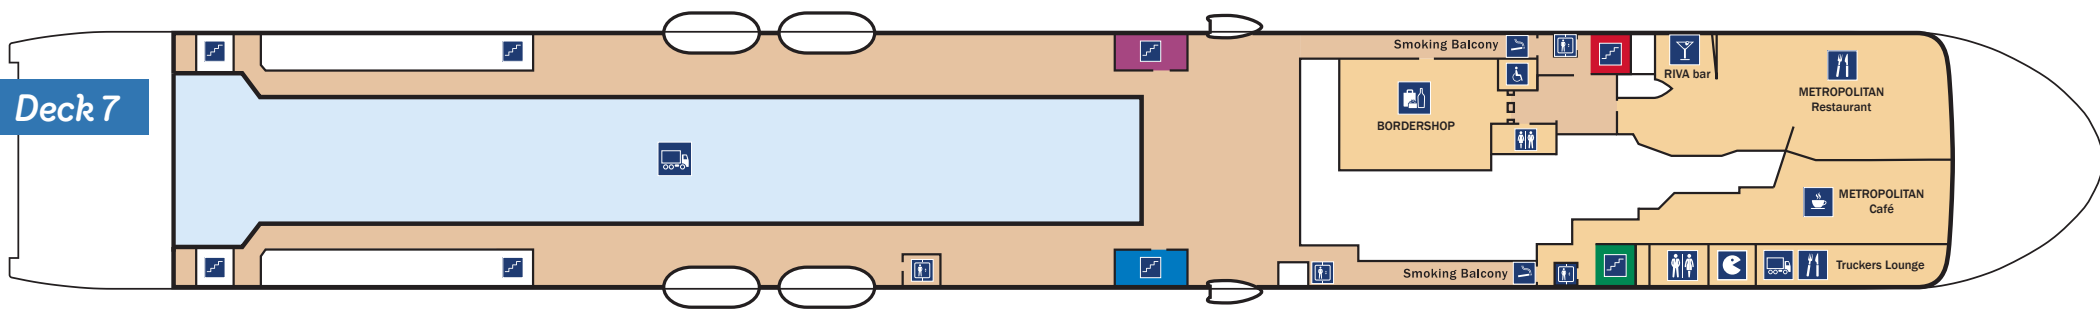

Port

Starboard

Deck 7

Välkommen ombord! Willkommen an Bord! Welcome on board!

Stena Scandinavica Deck Plan

- Information
- Toilets
- Passenger Walkway
- Cabins
- Bordershop
- Cafe
- Kids Corner
- Lift
- Disabled Toilets
- Sun Deck
- Car Deck
- Restaurant
- Truckers Lounge
- Slot Machines
- Staircase
- Baby Rooms
- Pet area
- Freight
- Bar
- The Yacht Club
- Smoking Area