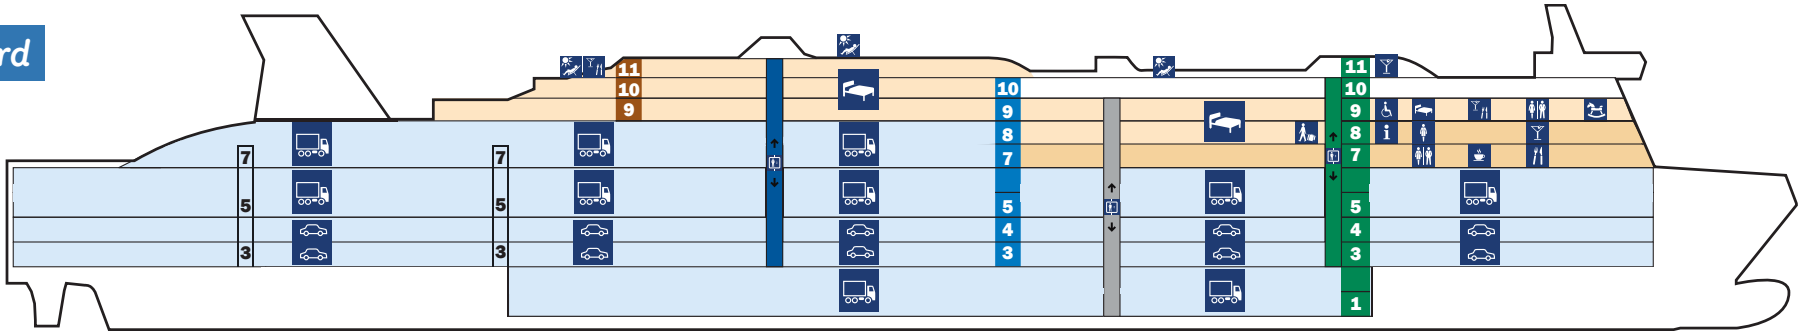

Port

Starboard

Deck 7

Välkommen ombord! Willkommen an Bord! Welcome on board!

Stena Scandinavica Deck Plan

- Information
- Toilets
- Passenger Walkway
- Cabins
- Bordershop
- Cafe
- Kids Corner
- Lift
- Disabled Toilets
- Sun Deck
- Car Deck
- Restaurant
- Truckers Lounge
- Slot Machines
- Staircase
- Baby Rooms
- Pet area
- Freight
- Bar
- The Yacht Club
- Smoking Area